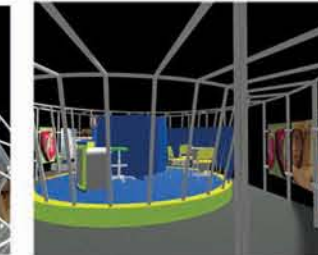

OUR PROJECTS - HOSPITALITY INTERIORS

OUR PROJECTS - RESIDENTIAL INTERIORS

OUR PROJECTS - HEALTH CARE & COMPETITIONS

OUR CLIENTS

1. DSA ARCHITECTS
2. GRM HOMES
3. WELTON OFFICE
4. FOX LAKE TECHNOLOGIES
5. LA CHEERS BAR
6. SUMITH PLAZA HOTEL
7. TANMIA
8. PRESTON MALL
9. BURJ DUBAI KIOSK
10. PRINCE SHOWROOM
11. SHRI LAKSHMI JEWELLERY
12. GREEN CHANNELS OFFICE
13. TAFE OFFICE INTERIORS
14. HILTON TOWERS
15. LEMERIEN COIMBATORE
16. LE BOUSY
17. SYMPONY TECHNOLOGIES
18. HITEC OFFICES
19. ARAVINDAN RESIDENCE
20. SARATH RESIDENCE
21. HONEY TECHNOLOGIES
22. VIRTUSA
23. WEL FARGO
24. TRIDENT SOFTWARE SOLUTIONS
25. LACASA MOBILE TECHS
26. MARG
27. ZULEKHA HEALTH CARE
28. CREST INN
29. THE UMBRELLA
30. THE CASTLE APARTMENT
31. THE CLOUD ENCLAVE
32. TEXAN TECH
33. MARBLE INFOTECH
34. RANGE INTERIORS
35. THE CONVIVE
36. MAKERS BUISNESS CENTRE
37. FLICKER STUDIOS
38. FUN AND FUN SHOWROOM
39. SUN AND MOON RESTAURANT
40. KAREN TECHS ETC....