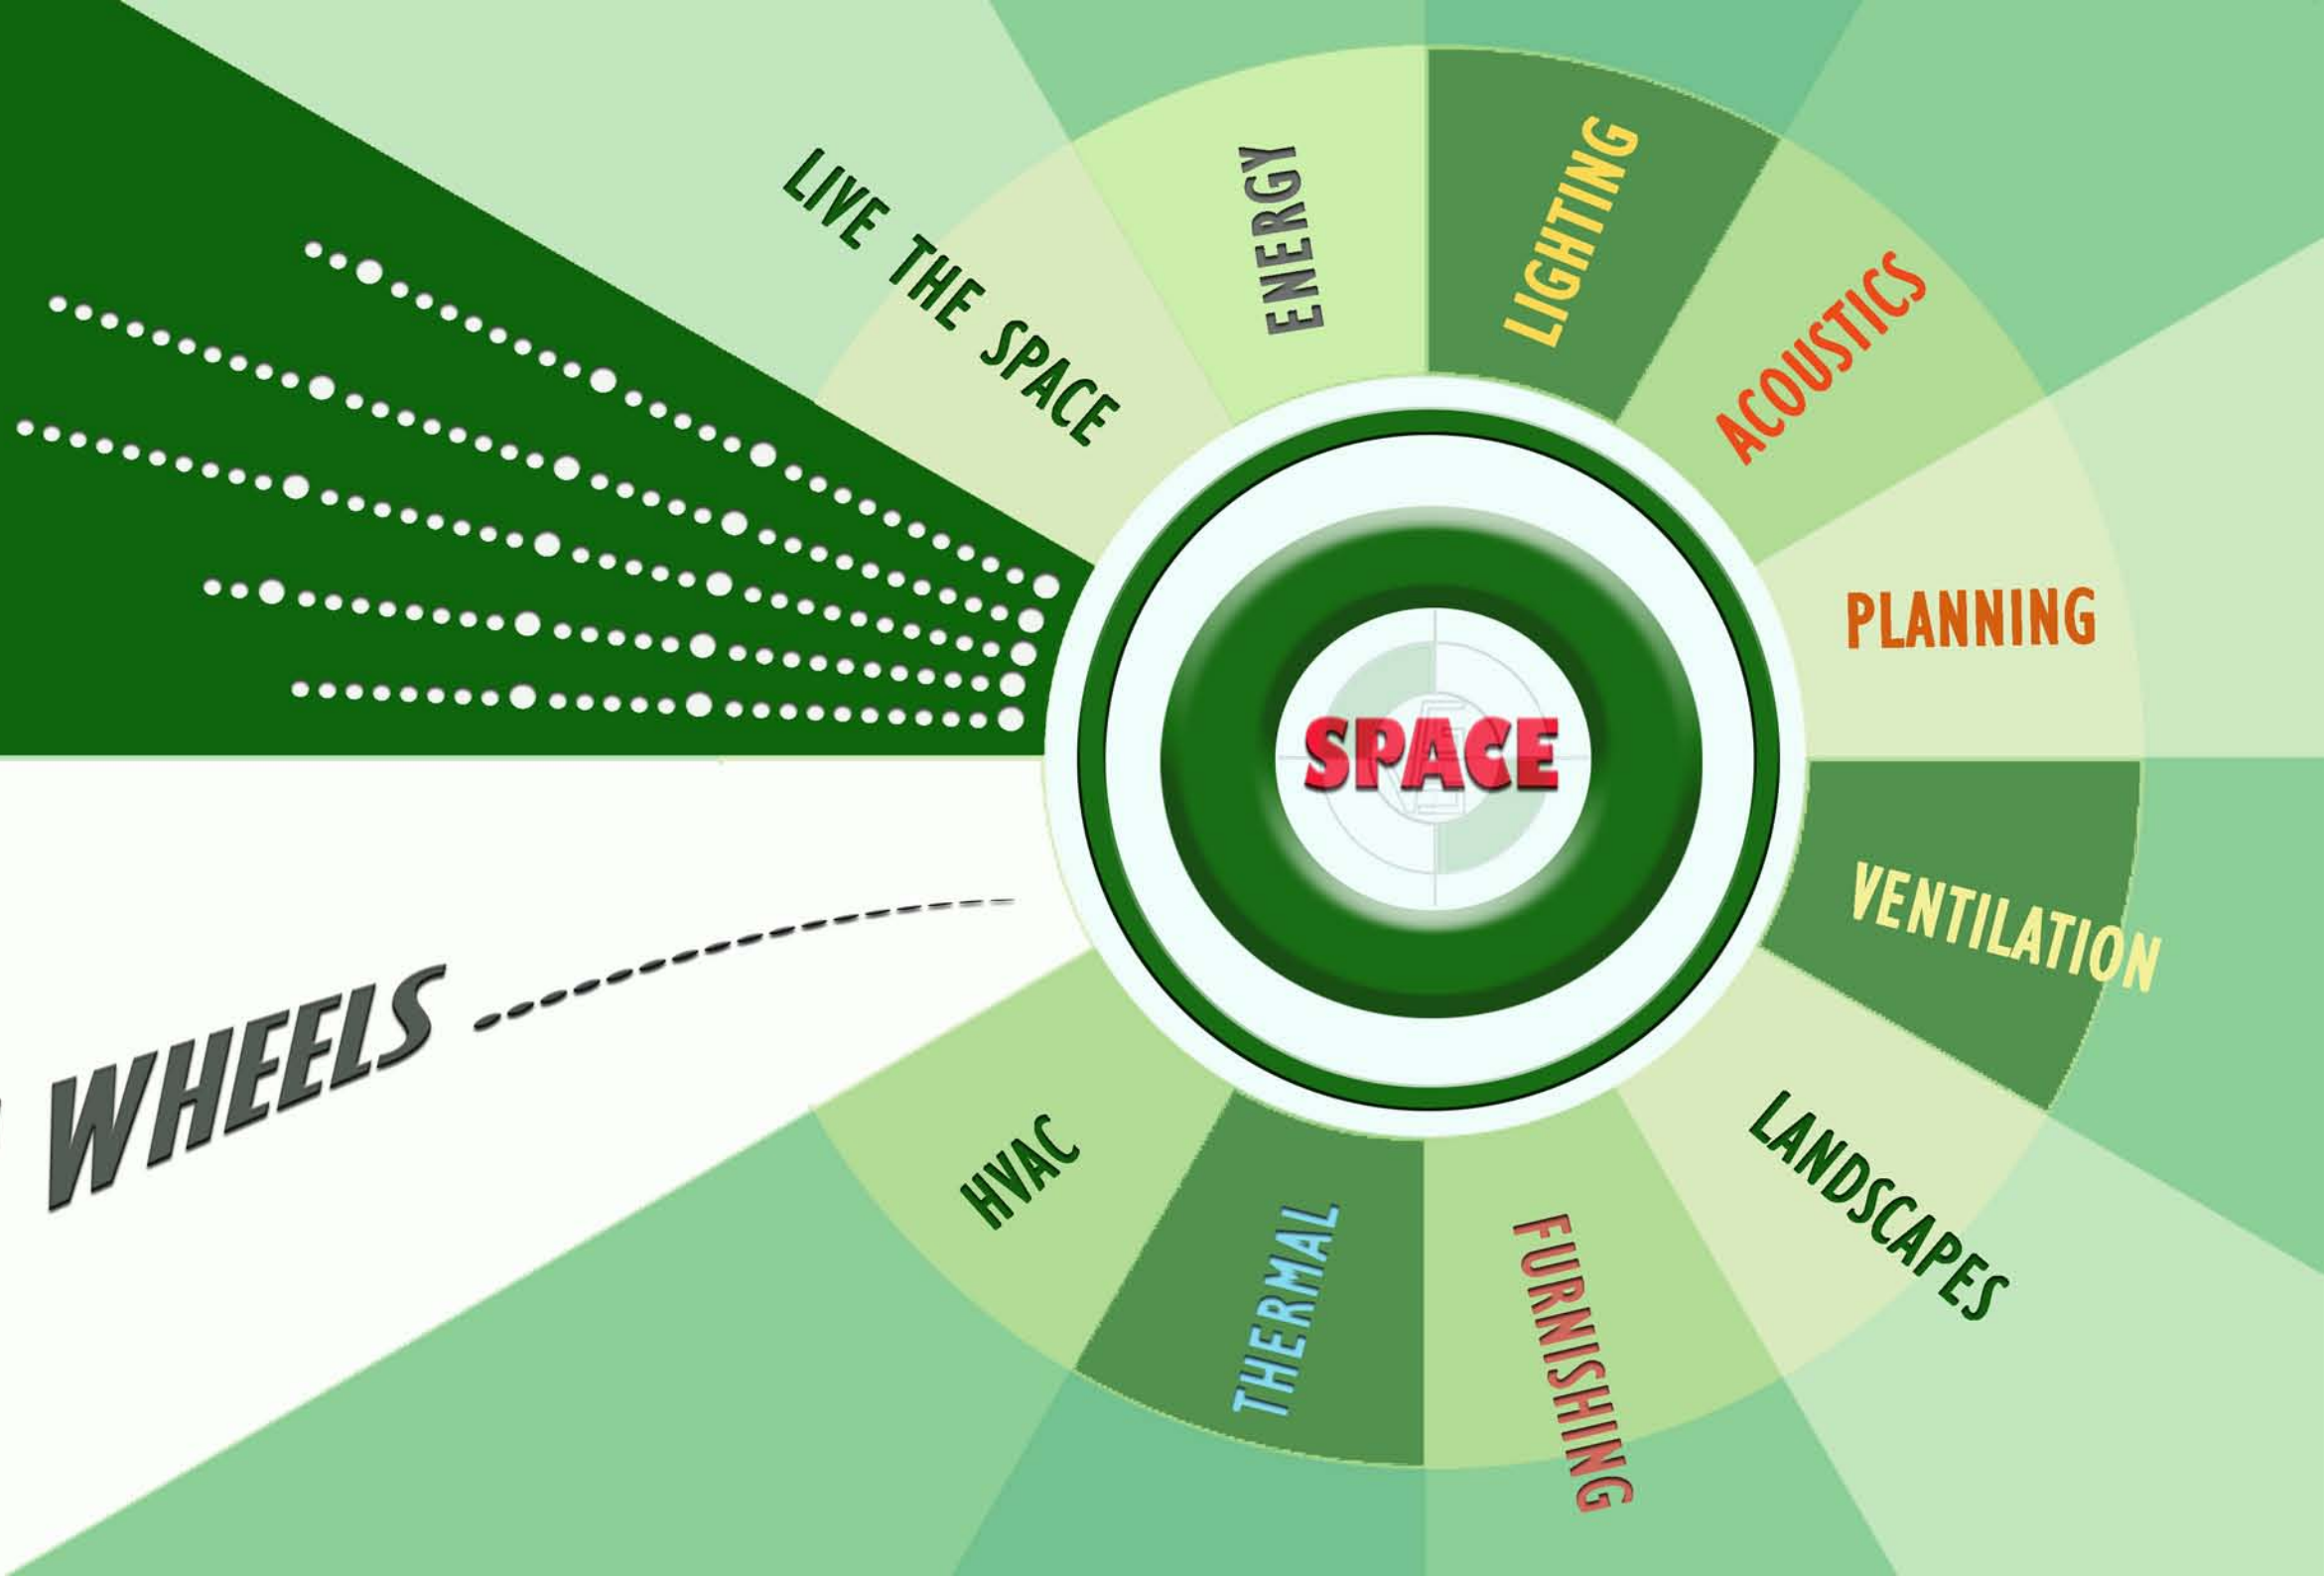

FROM THE DIRECTOR

"To me, design is about the hope that sparks in an insight... an insight that often springs whole from moments of clarity in seeing into a systems' behaviour... an insight that allows others to see and engage, building towards an inventive and useful whole."

VGS DESIGN WHEELS