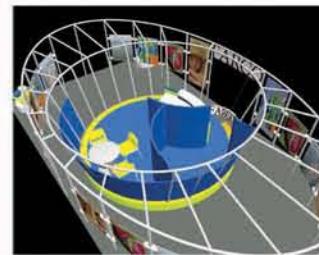

OUR PROJECTS - HOSPITALITY INTERIORS

OUR PROJECTS - RESIDENTIAL INTERIORS

OUR PROJECTS - HEALTH CARE & COMPETITIONS

OUR CLIENTS

1. DSA ARCHITECTS
2. GRM HOMES
3. WELTON OFFICE
4. FOX LAKE TECHNOLOGIES
5. LA CHEERS BAR
6. SUMITH PLAZA HOTEL
7. TANMIA
8. PRESTON MALL
9. BURJ DUBAI KIOSK
10. PRINCE SHOWROOM
11. SHRI LAKSHMI JEWELLERY
12. GREEN CHANNELS OFFICE
13. TAFE OFFICE INTERIORS
14. HILTON TOWERS
15. LEMERIEN COIMBATORE
16. LE BOUSY
17. SYMPONY TECHNOLOGIES
18. HITEC OFFICES
19. ARAVINDAN RESIDENCE
20. SARATH RESIDENCE
21. HONEY TECHNOLOGIES
22. VIRTUSA
23. WEL FARGO
24. TRIDENT SOFTWARE SOLUTIONS
25. LACASA MOBILE TECHS
26. MARG
27. ZULEKHA HEALTH CARE
28. CREST INN
29. THE UMBRELLA
30. THE CASTLE APARTMENT
31. THE CLOUD ENCLAVE
32. TEXAN TECH
33. MARBLE INFOTECH
34. RANGE INTERIORS
35. THE CONVIVE
36. MAKERS BUISNESS CENTRE
37. FLICKER STUDIOS
38. FUN AND FUN SHOWROOM
39. SUN AND MOON RESTAURANT
40. KAREN TECHS ETC....