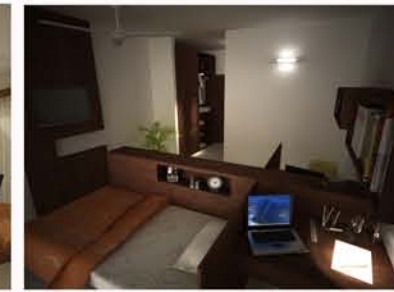

OUR PROJECTS - HOSPITALITY INTERIORS

OUR PROJECTS - RESIDENTIAL INTERIORS

OUR PROJECTS - HEALTH CARE & COMPETITIONS

OUR CLIENTS

1. DSA ARCHITECTS
2. GRM HOMES
3. WELTON OFFICE
4. FOX LAKE TECHNOLOGIES
5. LA CHEERS BAR
6. SUMITH PLAZA HOTEL
7. TANMIA
8. PRESTON MALL
9. BURJ DUBAI KIOSK
10. PRINCE SHOWROOM
11. SHRI LAKSHMI JEWELLERY
12. GREEN CHANNELS OFFICE
13. TAFE OFFICE INTERIORS
14. HILTON TOWERS
15. LEMERIEN COIMBATORE
16. LE BOUSY
17. SYMPONY TECHNOLOGIES
18. HITEC OFFICES
19. ARAVINDAN RESIDENCE
20. SARATH RESIDENCE
21. HONEY TECHNOLOGIES
22. VIRTUSA
23. WEL FARGO
24. TRIDENT SOFTWARE SOLUTIONS
25. LACASA MOBILE TECHS
26. MARG
27. ZULEKHA HEALTH CARE
28. CREST INN
29. THE UMBRELLA
30. THE CASTLE APARTMENT
31. THE CLOUD ENCLAVE
32. TEXAN TECH
33. MARBLE INFOTECH
34. RANGE INTERIORS
35. THE CONVIVE
36. MAKERS BUISNESS CENTRE
37. FLICKER STUDIOS
38. FUN AND FUN SHOWROOM
39. SUN AND MOON RESTAURANT
40. KAREN TECHS ETC....